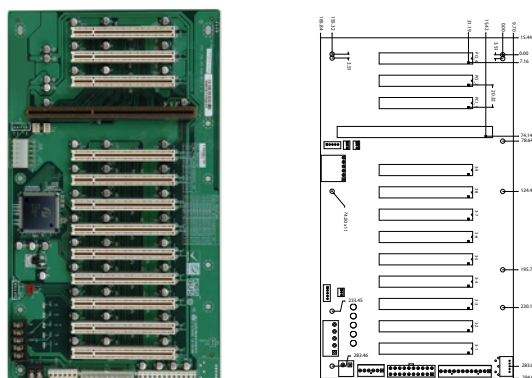

Ordering Information

IP-5SA2-RS-R40 5-slot backplane with four PCI slots
 PR-1500G 5-slot half-size compact chassis

IP-10S-RS-R40

Ordering Information

IP-10S-RS-R40 10-slot backplane with four PCI slots and five ISA slots
 PAC-125G 10-slot full-size compact chassis

IP-6S-RS-R40

Ordering Information

IP-6S-RS-R40 6-slot backplane with three PCI slots and two ISA slots
 PAC-1000G 6-slot full-size compact chassis

IPX-13S-RS-R40

Ordering Information

IPX-13S-RS-R40 13-slot backplane with twelve PCI slots
 RACK-305G 4U 14-slot rack-mount chassis
 RACK-360G 4U 14-slot rack-mount chassis
 RACK-3000G 4U 14-slot rack-mount chassis