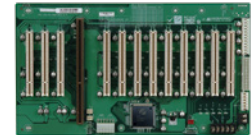

RoHS Ready

RoHS Ready

RoHS Ready

RoHS Ready

Model	IP-6S-RS	IP-6SA-RS	IP-10S-RS	IPX-13S-RS
Total Slot	6	6	10	13
PCI Slot	3	3	4	12
ISA Slot	2	2	5	
PSU Type	AT	ATX	ATX/AT	ATX/AT
Chassis	PAC-1000G	PAC-106G PAC-1000G	PAC-125G	RACK-305G RACK-360G RACK-3000G

IP-3S-RS-R40

Ordering Information

IP-3S-RS-R40	3-slot backplane with two PCI slots
PAC-53GH	3-slot half-size compact chassis

IP-4S-RS-R40

Ordering Information

IP-4S-RS-R40 4-slot backplane with three PCI slots