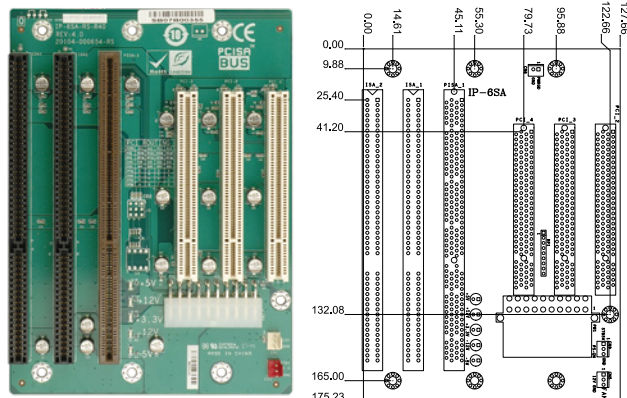

IP-3S-RS-R40

Ordering Information

IP-3S-RS-R40	3-slot backplane with two PCI slots
PAC-53GH	3-slot half-size compact chassis

IP-4S-RS-R40

Ordering Information

IP-4S-RS-R40 4-slot backplane with three PCI slots

IP-6SA-RS-R40

ATX power

Ordering Information

IP-6SA-RS-R40 6-slot backplane with three PCI slots and two ISA slots
 PAC-106G 6-slot full-size compact chassis
 PAC-1000G 6-slot full-size compact chassis

IP-5SA2-RS-R40