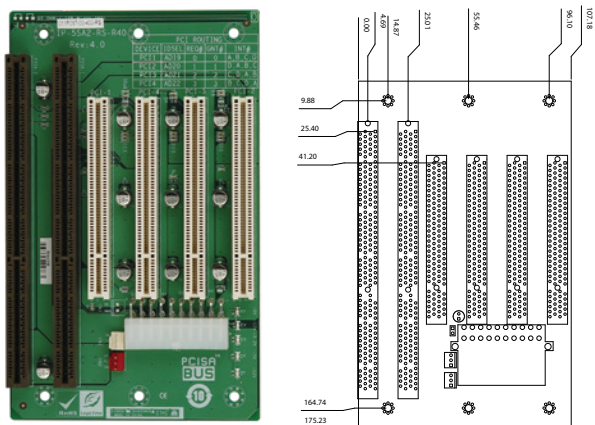

IP-3S-RS-R40

Ordering Information

IP-3S-RS-R40	3-slot backplane with two PCI slots
PAC-53GH	3-slot half-size compact chassis

IP-4S-RS-R40

Ordering Information

IP-4S-RS-R40 4-slot backplane with three PCI slots

IP-6SA-RS-R40

ATX power

Ordering Information

IP-6SA-RS-R40 6-slot backplane with three PCI slots and two ISA slots
 PAC-106G 6-slot full-size compact chassis
 PAC-1000G 6-slot full-size compact chassis

IP-5SA2-RS-R40

Ordering Information

IP-5SA2-RS-R40 5-slot backplane with four PCI slots
 PR-1500G 5-slot half-size compact chassis

IP-10S-RS-R40

Ordering Information

IP-10S-RS-R40 10-slot backplane with four PCI slots and five ISA slots
 PAC-125G 10-slot full-size compact chassis