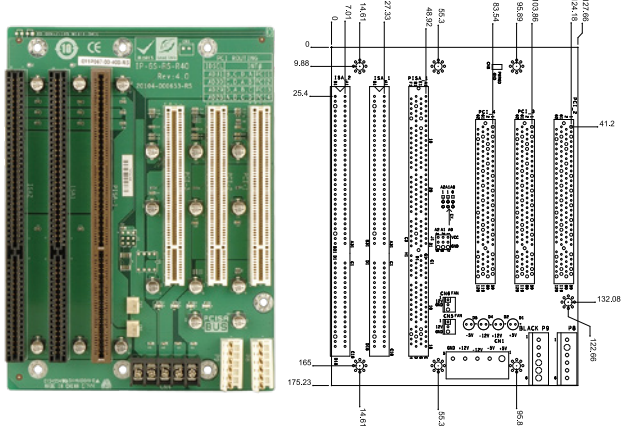

Ordering Information

IP-5SA2-RS-R40 5-slot backplane with four PCI slots
 PR-1500G 5-slot half-size compact chassis

IP-10S-RS-R40

Ordering Information

IP-10S-RS-R40 10-slot backplane with four PCI slots and five ISA slots
 PAC-125G 10-slot full-size compact chassis

IP-6S-RS-R40

Ordering Information

IP-6S-RS-R40 6-slot backplane with three PCI slots and two ISA slots
 PAC-1000G 6-slot full-size compact chassis

IPX-13S-RS-R40

Ordering Information

IPX-13S-RS-R40 13-slot backplane with twelve PCI slots
 RACK-305G 4U 14-slot rack-mount chassis
 RACK-360G 4U 14-slot rack-mount chassis
 RACK-3000G 4U 14-slot rack-mount chassis