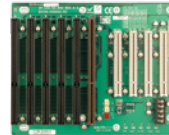

IP/IPX Series Backplane

Supports PCI and ISA slot on one backplane!
For half-size PCISA series single board computers

The advantages of using the PCISA card are numerous:

1. Supports standard PISA version 1.0 slot on the IP/IPX series passive backplane.
2. Compatible with all available PCI/ISA cards. IP/IPX backplane is also integrated with the PCISA series card slot.

Selection Guide

 PAC series wall-mount chassis  4U rack-mount chassis

RoHS Ready

RoHS Ready

RoHS Ready

Model	IP-3S-RS	IP-4S-RS	IP-5SA2-RS
Total Slot	3	4	5
PCI Slot	2	3	4
ISA Slot			
PSU Type	AT	AT	ATX
Chassis	PAC-53GH	N/A	PR-1500G

RoHS Ready

RoHS Ready

RoHS Ready

RoHS Ready

Model	IP-6S-RS	IP-6SA-RS	IP-10S-RS	IPX-13S-RS
Total Slot	6	6	10	13
PCI Slot	3	3	4	12
ISA Slot	2	2	5	
PSU Type	AT	ATX	ATX/AT	ATX/AT
Chassis	PAC-1000G	PAC-106G PAC-1000G	PAC-125G	RACK-305G RACK-360G RACK-3000G

IP-3S-RS-R40

Ordering Information

IP-3S-RS-R40	3-slot backplane with two PCI slots
PAC-53GH	3-slot half-size compact chassis

IP-4S-RS-R40

Ordering Information

IP-4S-RS-R40 4-slot backplane with three PCI slots