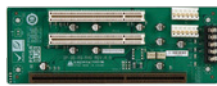

IP/IPX Series Backplane

Supports PCI and ISA slot on one backplane!
For half-size PCISA series single board computers

The advantages of using the PCISA card are numerous:

1. Supports standard PISA version 1.0 slot on the IP/IPX series passive backplane.
2. Compatible with all available PCI/ISA cards. IP/IPX backplane is also integrated with the PCISA series card slot.

Selection Guide

 PAC series wall-mount chassis  4U rack-mount chassis

RoHS Ready

RoHS Ready

RoHS Ready

Model	IP-3S-RS	IP-4S-RS	IP-5SA2-RS
Total Slot	3	4	5
PCI Slot	2	3	4
ISA Slot			
PSU Type	AT	AT	ATX
Chassis	PAC-53GH	N/A	PR-1500G

RoHS Ready

RoHS Ready

RoHS Ready

RoHS Ready

Model	IP-6S-RS	IP-6SA-RS	IP-10S-RS	IPX-13S-RS
Total Slot	6	6	10	13
PCI Slot	3	3	4	12
ISA Slot	2	2	5	
PSU Type	AT	ATX	ATX/AT	ATX/AT
Chassis	PAC-1000G	PAC-106G PAC-1000G	PAC-125G	RACK-305G RACK-360G RACK-3000G

IP-3S-RS-R40

Ordering Information

IP-3S-RS-R40	3-slot backplane with two PCI slots
PAC-53GH	3-slot half-size compact chassis

IP-4S-RS-R40

Ordering Information

IP-4S-RS-R40 4-slot backplane with three PCI slots