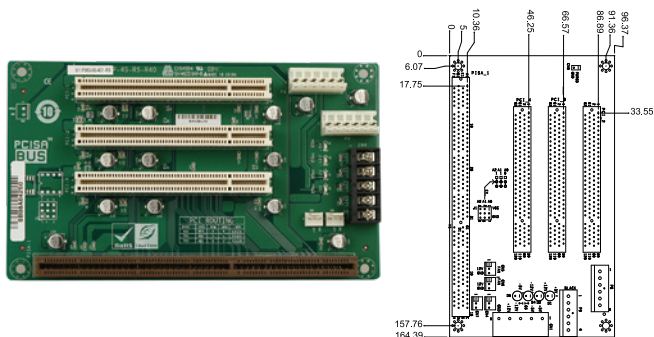

IP/IPX Series Backplane

Supports PCI and ISA slot on one backplane!
For half-size PCISA series single board computers

The advantages of using the PCISA card are numerous:

1. Supports standard PISA version 1.0 slot on the IP/IPX series passive backplane.
2. Compatible with all available PCI/ISA cards. IP/IPX backplane is also integrated with the PCISA series card slot.

Selection Guide

 PAC series wall-mount chassis  4U rack-mount chassis

RoHS Ready

RoHS Ready

RoHS Ready

Model	IP-3S-RS	IP-4S-RS	IP-5SA2-RS
Total Slot	3	4	5
PCI Slot	2	3	4
ISA Slot			
PSU Type	AT	AT	ATX
Chassis	PAC-53GH	N/A	PR-1500G

RoHS Ready

RoHS Ready

RoHS Ready

RoHS Ready

Model	IP-6S-RS	IP-6SA-RS	IP-10S-RS	IPX-13S-RS
Total Slot	6	6	10	13
PCI Slot	3	3	4	12
ISA Slot	2	2	5	
PSU Type	AT	ATX	ATX/AT	ATX/AT
Chassis	PAC-1000G	PAC-106G PAC-1000G	PAC-125G	RACK-305G RACK-360G RACK-3000G

IP-3S-RS-R40

Ordering Information

IP-3S-RS-R40	3-slot backplane with two PCI slots
PAC-53GH	3-slot half-size compact chassis

IP-4S-RS-R40

Ordering Information

IP-4S-RS-R40 4-slot backplane with three PCI slots