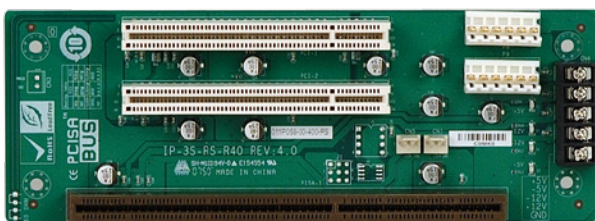

IP/IPX Series Backplane

Supports PCI and ISA slot on one backplane!
For half-size PCISA series single board computers

The advantages of using the PCISA card are numerous:

1. Supports standard PISA version 1.0 slot on the IP/IPX series passive backplane.
2. Compatible with all available PCI/ISA cards. IP/IPX backplane is also integrated with the PCISA series card slot.

Selection Guide

 PAC series wall-mount chassis  4U rack-mount chassis

RoHS Ready

RoHS Ready

RoHS Ready

Model	IP-3S-RS	IP-4S-RS	IP-5SA2-RS
Total Slot	3	4	5
PCI Slot	2	3	4
ISA Slot			
PSU Type	AT	AT	ATX
Chassis	PAC-53GH	N/A	PR-1500G

RoHS Ready

RoHS Ready

RoHS Ready

RoHS Ready

Model	IP-6S-RS	IP-6SA-RS	IP-10S-RS	IPX-13S-RS
Total Slot	6	6	10	13
PCI Slot	3	3	4	12
ISA Slot	2	2	5	
PSU Type	AT	ATX	ATX/AT	ATX/AT
Chassis	PAC-1000G	PAC-106G PAC-1000G	PAC-125G	RACK-305G RACK-360G RACK-3000G

IP-3S-RS-R40

Ordering Information

IP-3S-RS-R40	3-slot backplane with two PCI slots
PAC-53GH	3-slot half-size compact chassis

IP-4S-RS-R40

Ordering Information

IP-4S-RS-R40 4-slot backplane with three PCI slots