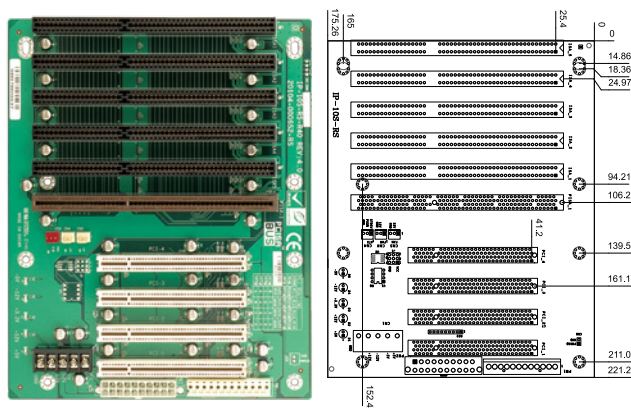

IP-3S-RS-R40

Ordering Information

IP-3S-RS-R40	3-slot backplane with two PCI slots
PAC-53GH	3-slot half-size compact chassis

IP-4S-RS-R40

Ordering Information

IP-4S-RS-R40 4-slot backplane with three PCI slots

IP-6SA-RS-R40

ATX power

Ordering Information

IP-6SA-RS-R40 6-slot backplane with three PCI slots and two ISA slots
 PAC-106G 6-slot full-size compact chassis
 PAC-1000G 6-slot full-size compact chassis

IP-5SA2-RS-R40

Ordering Information

IP-5SA2-RS-R40 5-slot backplane with four PCI slots
 PR-1500G 5-slot half-size compact chassis

IP-10S-RS-R40

Ordering Information

IP-10S-RS-R40 10-slot backplane with four PCI slots and five ISA slots
 PAC-125G 10-slot full-size compact chassis