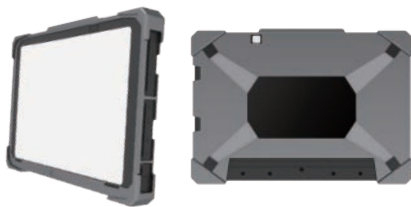

◀ Smart Card Reader

◀ USB*2

◀ RJ-45

Barcode Reader

◀ Scan Button
◀ P1 button (programmable)
◀ PWR Button

NOT1 Rugged Tablet

www.contradata.it

Protection Jacket with Handstrap

Docking with Battery Charger

MPP 1.51

Feature

Sealing

Drop Test

Long Battery Life

Anti Bacteria

Smart Card Reader

Support 3G / 4G

Barcode Scanner

RJ45

Key features

Dimension	279 x 192.5 x 17.9 mm
Weight	990g
Display	10 inch, 16:10 ratio
Sealing	IP65
Drop/Shock	MIL-STD-810G 4-feet drop
Battery life	Up to 9 hours
Operating Temp	0~40 degree
Storage Temp	-20~60 degree